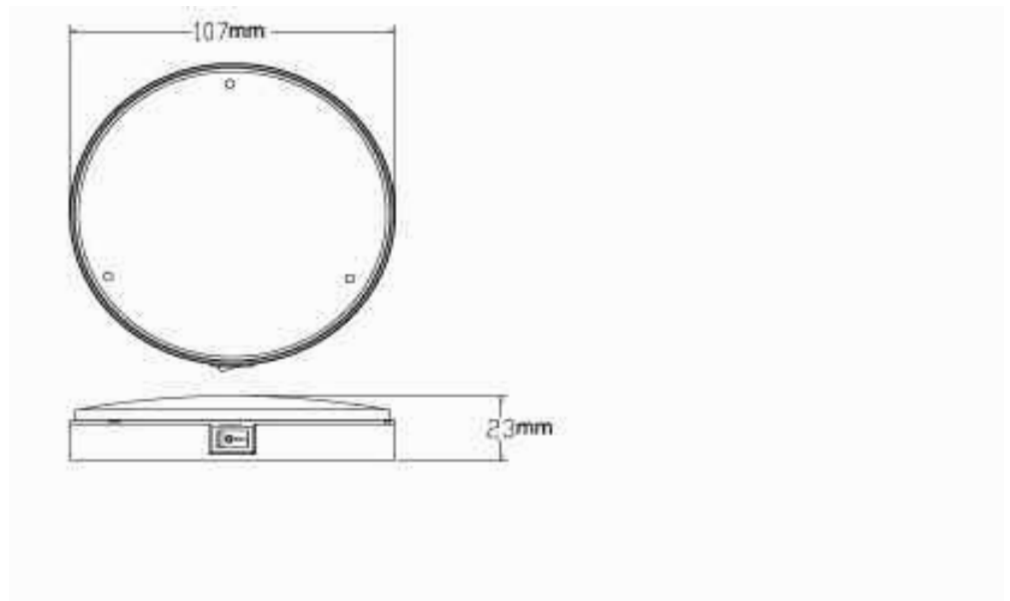

auto electrical parts

Technical Information Sheet

Part No. 0-668-13

Round LED Interior Lamp

Durite's Round LED Interior Lamp consists of 117 square LED's. On/off switch. DC 10-30 volts. Frosted Lens.

Technical Drawing (not to scale)

Specification

Voltage	10-30 Volts DC
Material:	Lens: Polycarbonate. Base: Polycarbonate
Colour	White
No. of LED's	117
Lumens	338 Approx.
Certificate	N/A
Dimensions	Please see above

The information contained in this document is correct to the best of our knowledge at the time of printing. However, specifications may change at any time without notice.